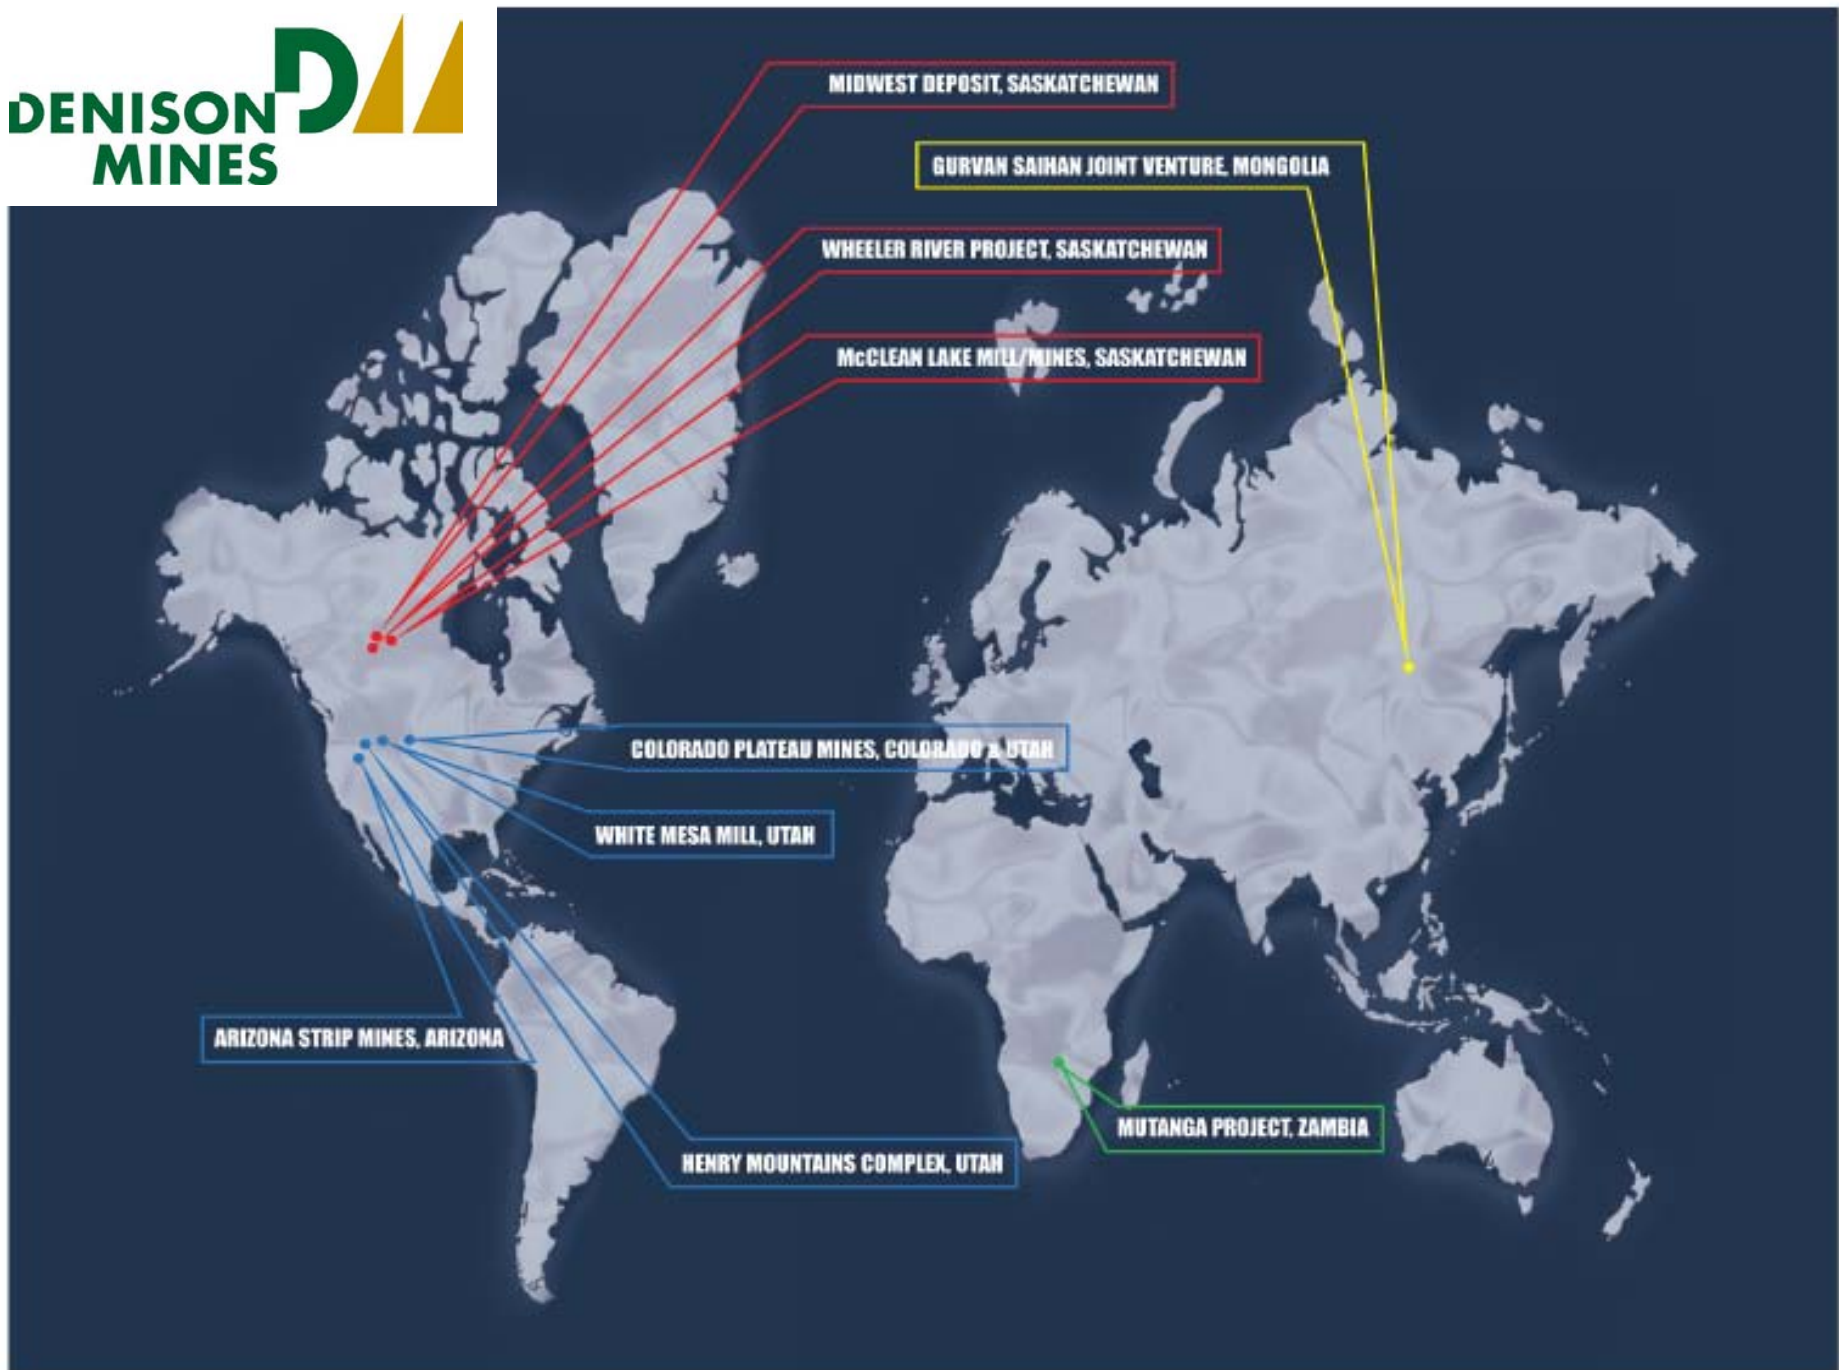

# ***DENISON MINES CORP.***

*MinExplo Expo*

*7 October 2010*

# We are a Uranium Exploration & Production Company

- Exploration

- Saskatchewan
- Mongolia
- Zambia

- Production

- Mines in Colorado, Utah & Arizona
- White Mesa Mill, Utah
- Partnership with AREVA & JCU in McClean Lake Mine & Mill, Saskatchewan

# Uranium Production

**McClean Lake Mill**  
Saskatchewan

**White Mesa Mill**  
Utah

**MEETING THE CHALLENGE**

# Exploration

**Mongolia**

**MEETING THE CHALLENGE**