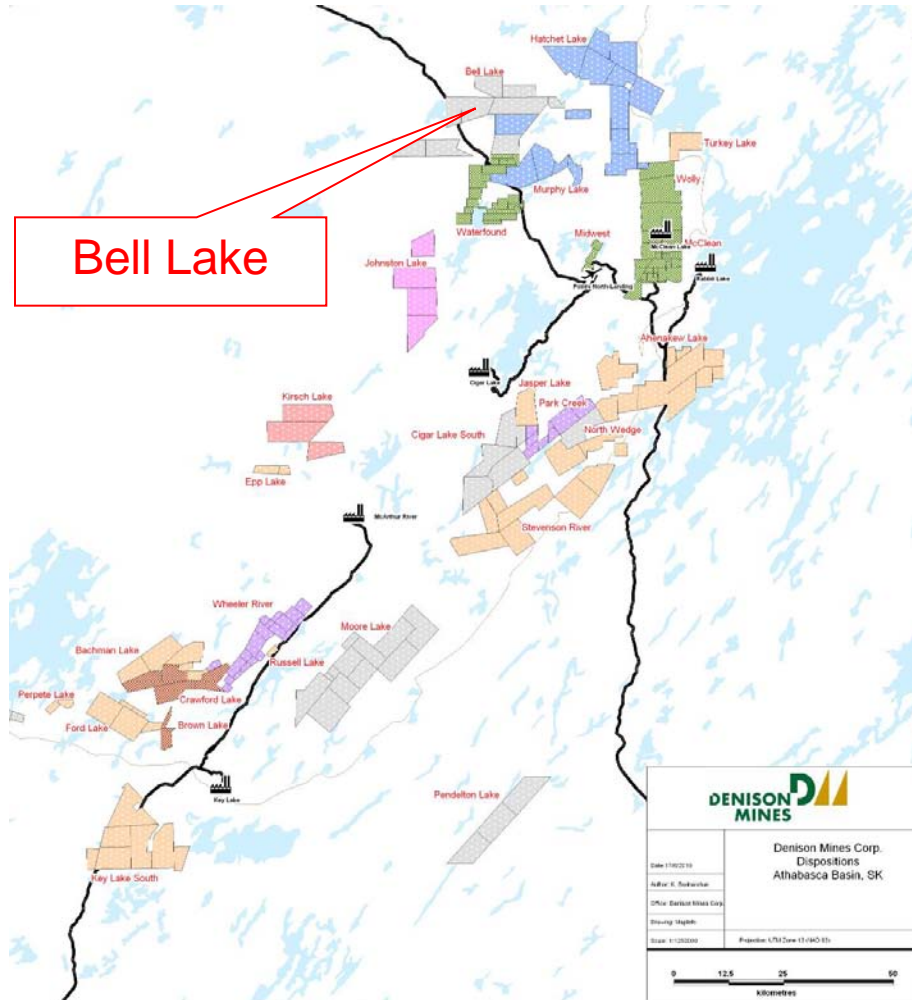

Bell Lake

Opportunities:

- Linecutting (contract)