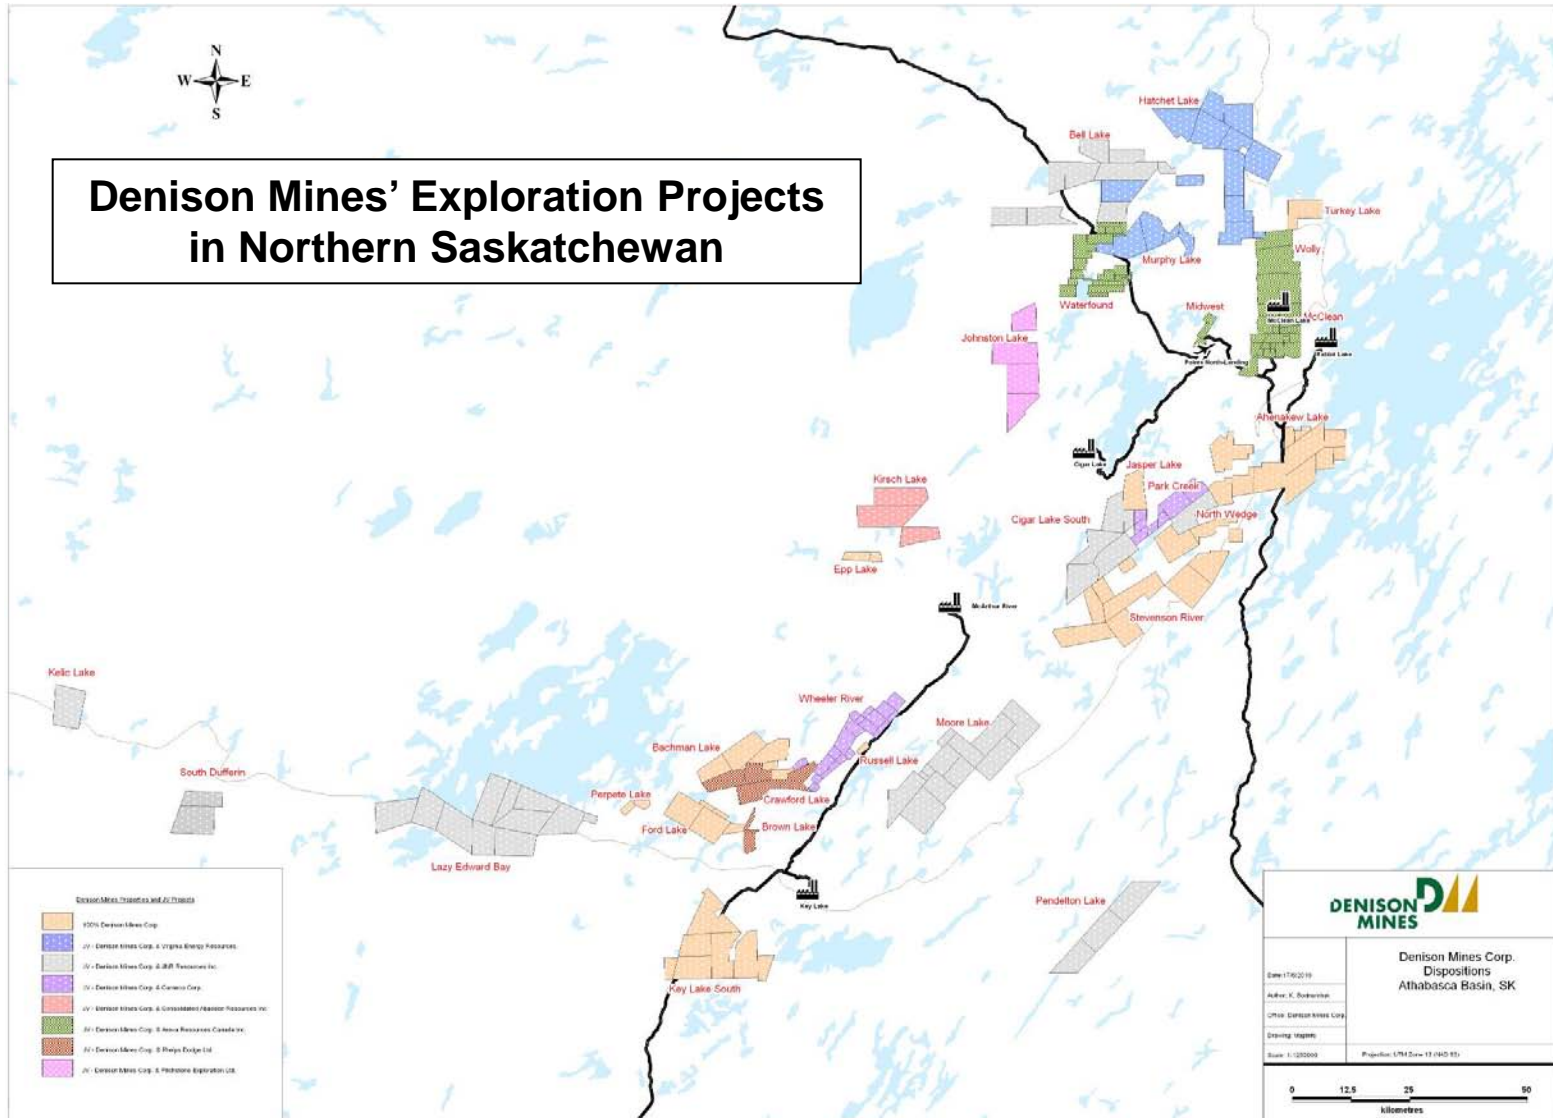

# Denison Mines' 2011 Exploration Projects

- Bell Lake
- Hatchet Lake
- Murphy Lake
- Moore Lakes
- Wheeler River

Kelic Lake

South Dufferin

Lazy Edward Bay

Perpete Lake

Bachman Lake

Ford Lake