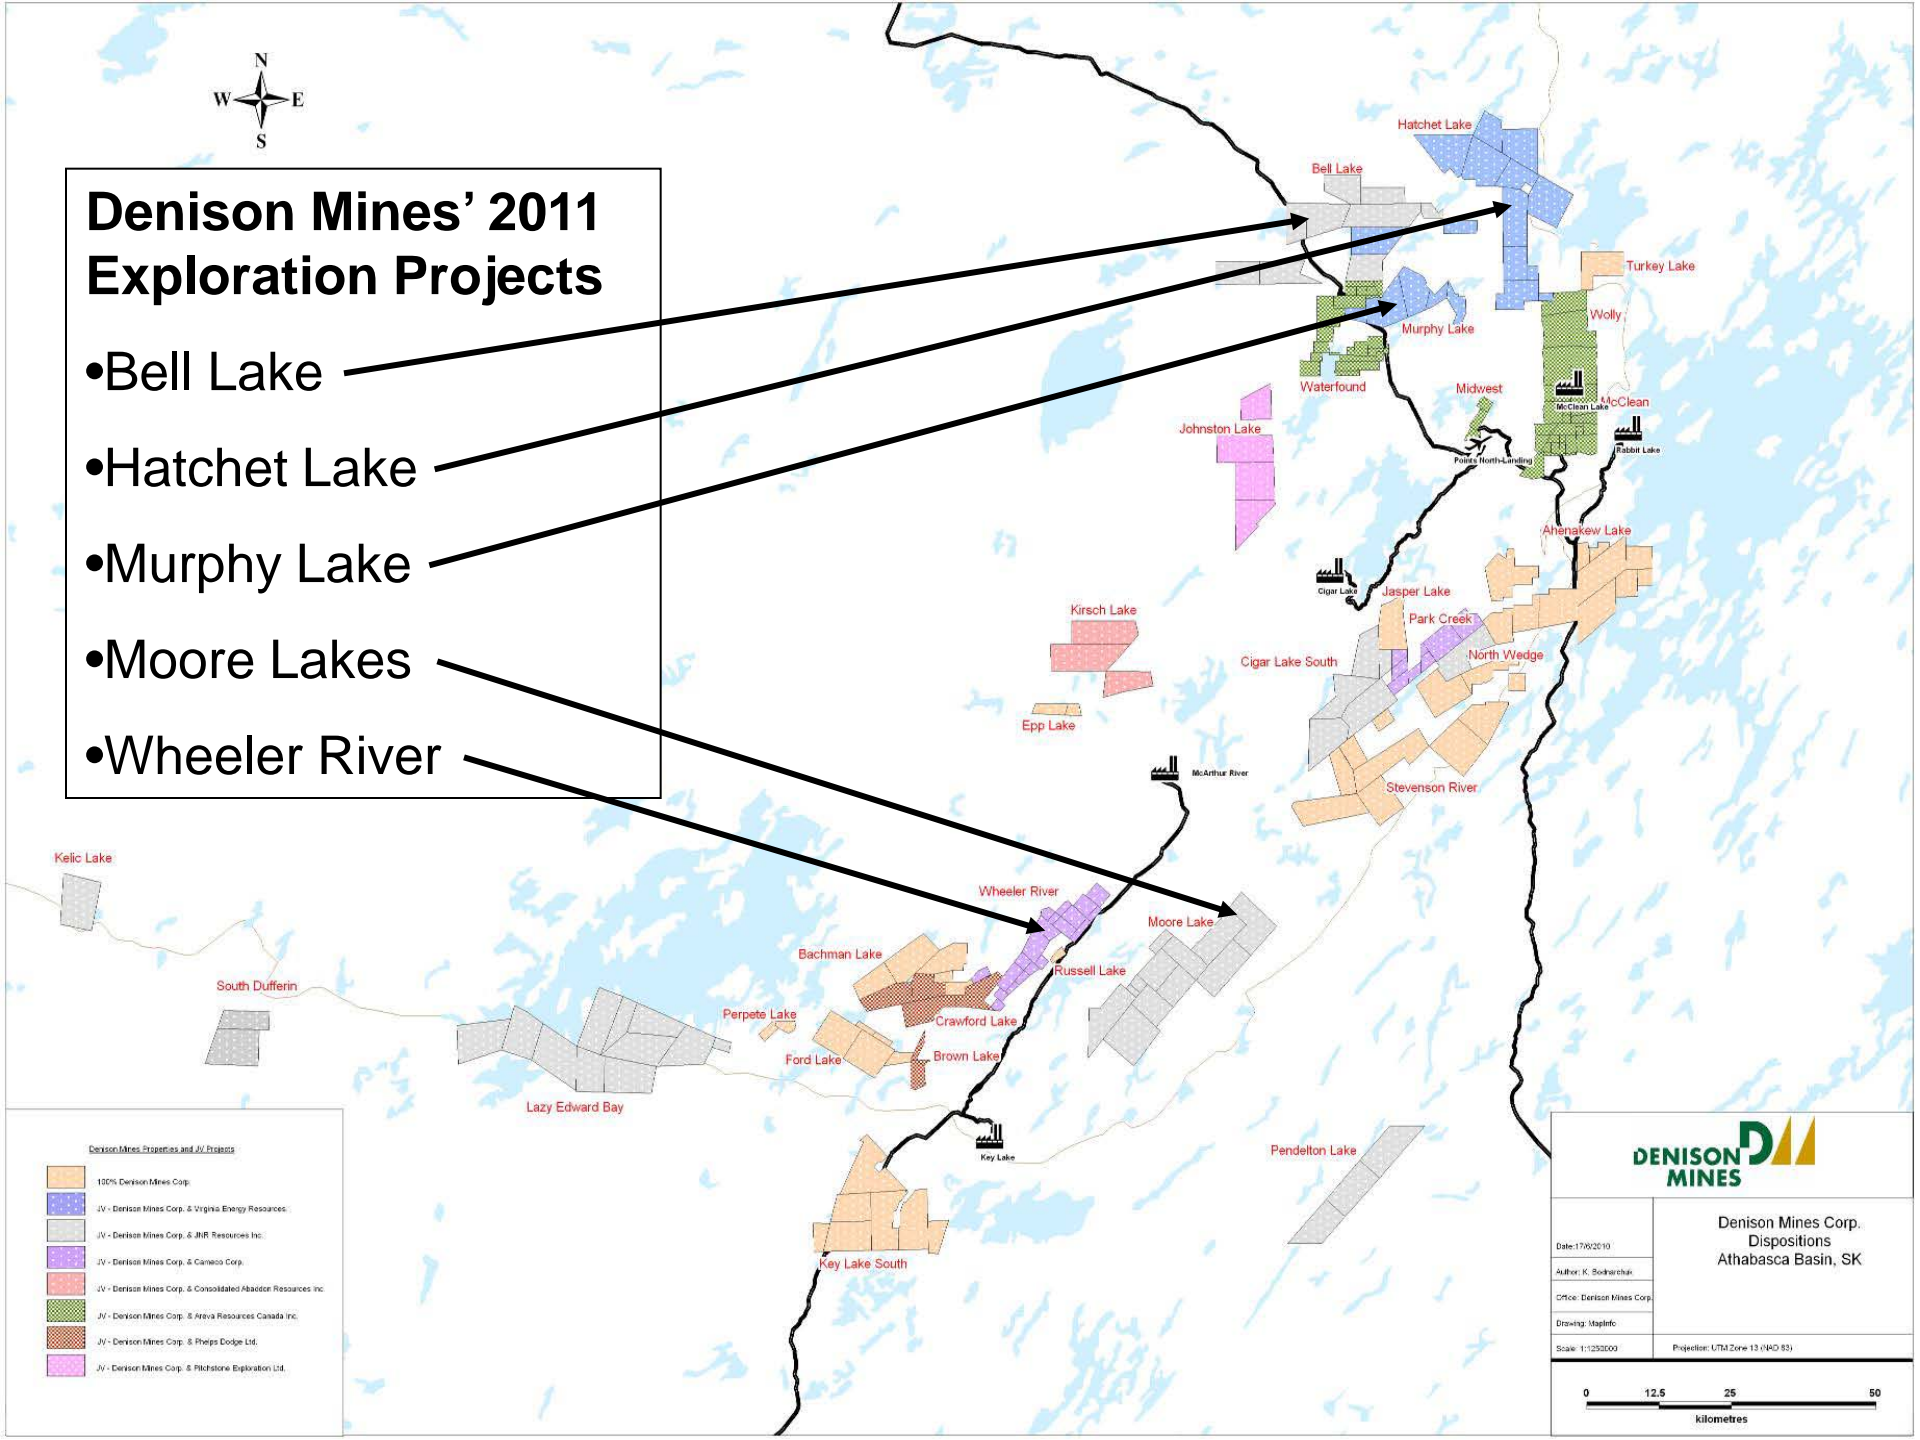

# 2011 Exploration in Saskatchewan

- Proposed exploration expenditures on five Denison-operated projects: \$7,500,000
- Diamond Drilling : 40,000 metres
- Linecutting: 125 kilometres

# Denison Mines' 2011 Exploration Projects

- Bell Lake
- Hatchet Lake
- Murphy Lake
- Moore Lakes
- Wheeler River

Kelic Lake

South Dufferin

Lazy Edward Bay

Perpete Lake

Bachman Lake

Ford Lake

Brown Lake

Crawford Lake

Wheeler River

Epp Lake

Kirsch Lake

Jasper Lake

Cigar Lake South

North Wedge

Stevenson River

McArthur River

Cigar Lake

Waterfountain

Midwest

Murphy Lake

Bell Lake

Hatchet Lake