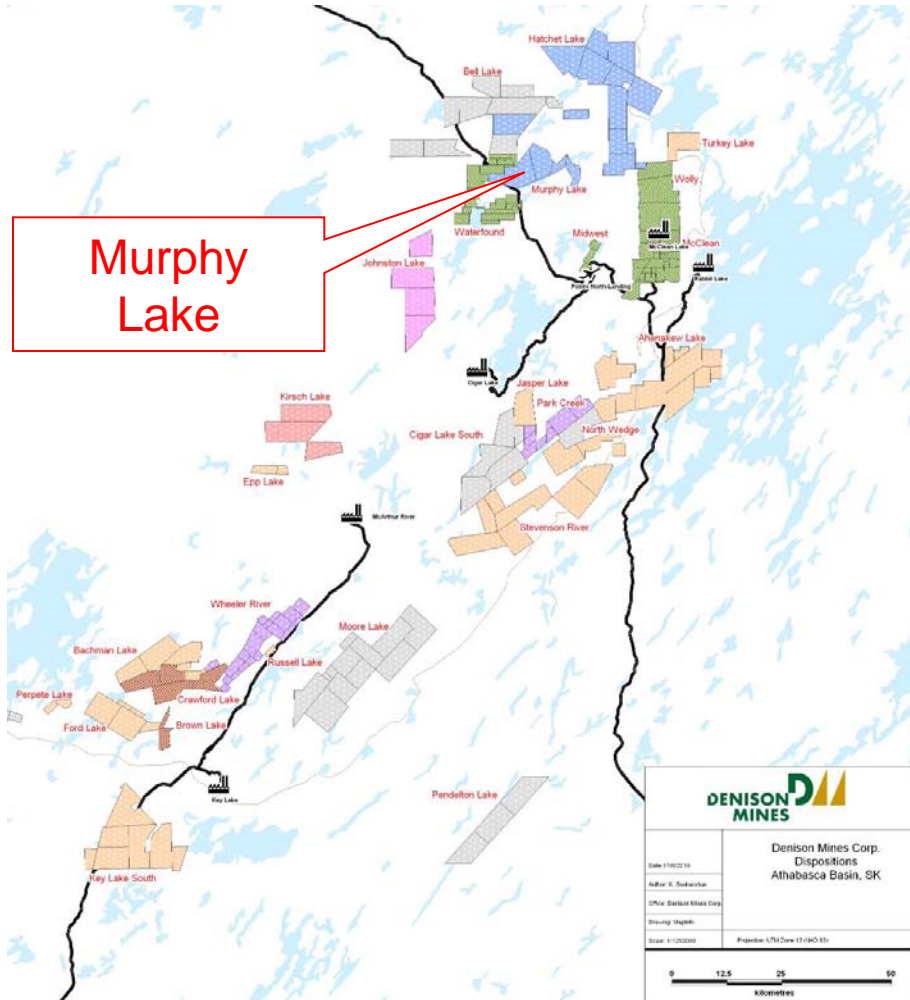

# Denison Mines' 2011 Exploration Projects

- Bell Lake
- Hatchet Lake
- Murphy Lake
- Moore Lakes
- Wheeler River

Kelic Lake

South Dufferin

Lazy Edward Bay

Perpete Lake

Bachman Lake

Ford Lake

# Hatchet Lake

# Murphy Lake

# Wheeler River