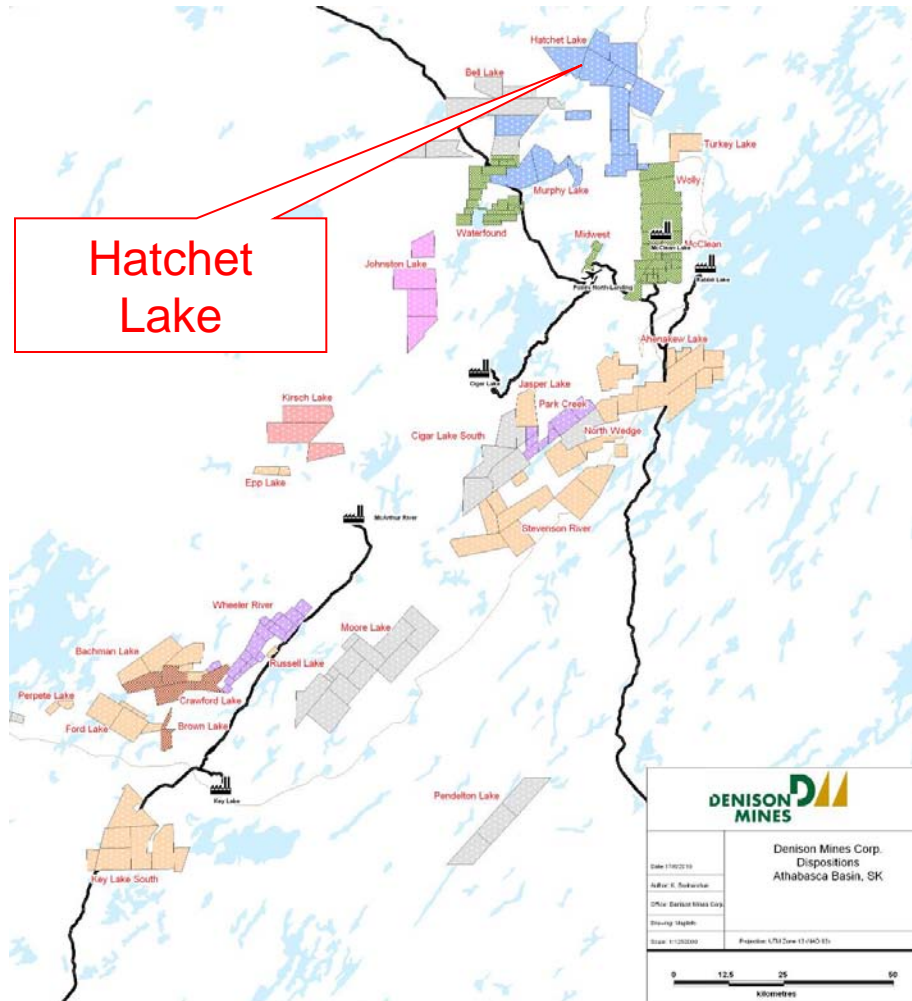

Stevenson River

McArthur River

Cigar Lake

Waterfountain

Midwest

Murphy Lake

Bell Lake

Hatchet Lake

Key Lake South

Pendleton Lake

Date: 17/02/10  
Author: K. Bokorich  
Office: Denison Mines Corp.  
Drawing: MapInfo  
Scale: 1:125000

Denison Mines Corp.  
Dispositions  
Athabasca Basin, SK

# Bell Lake

# Hatchet Lake