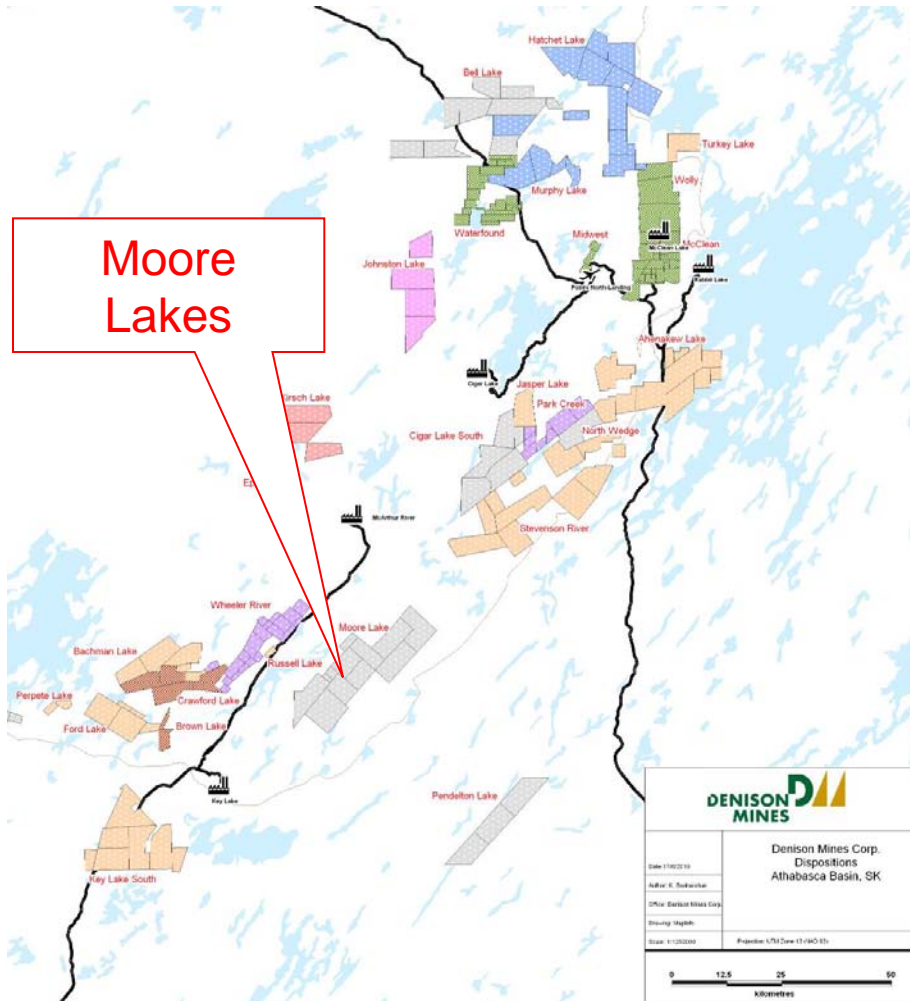

Moore Lakes

Opportunities:

- Winter road clearing for diamond drilling
- Employment opportunities for
  - Field Technician
  - Camp Manager
  - Cook